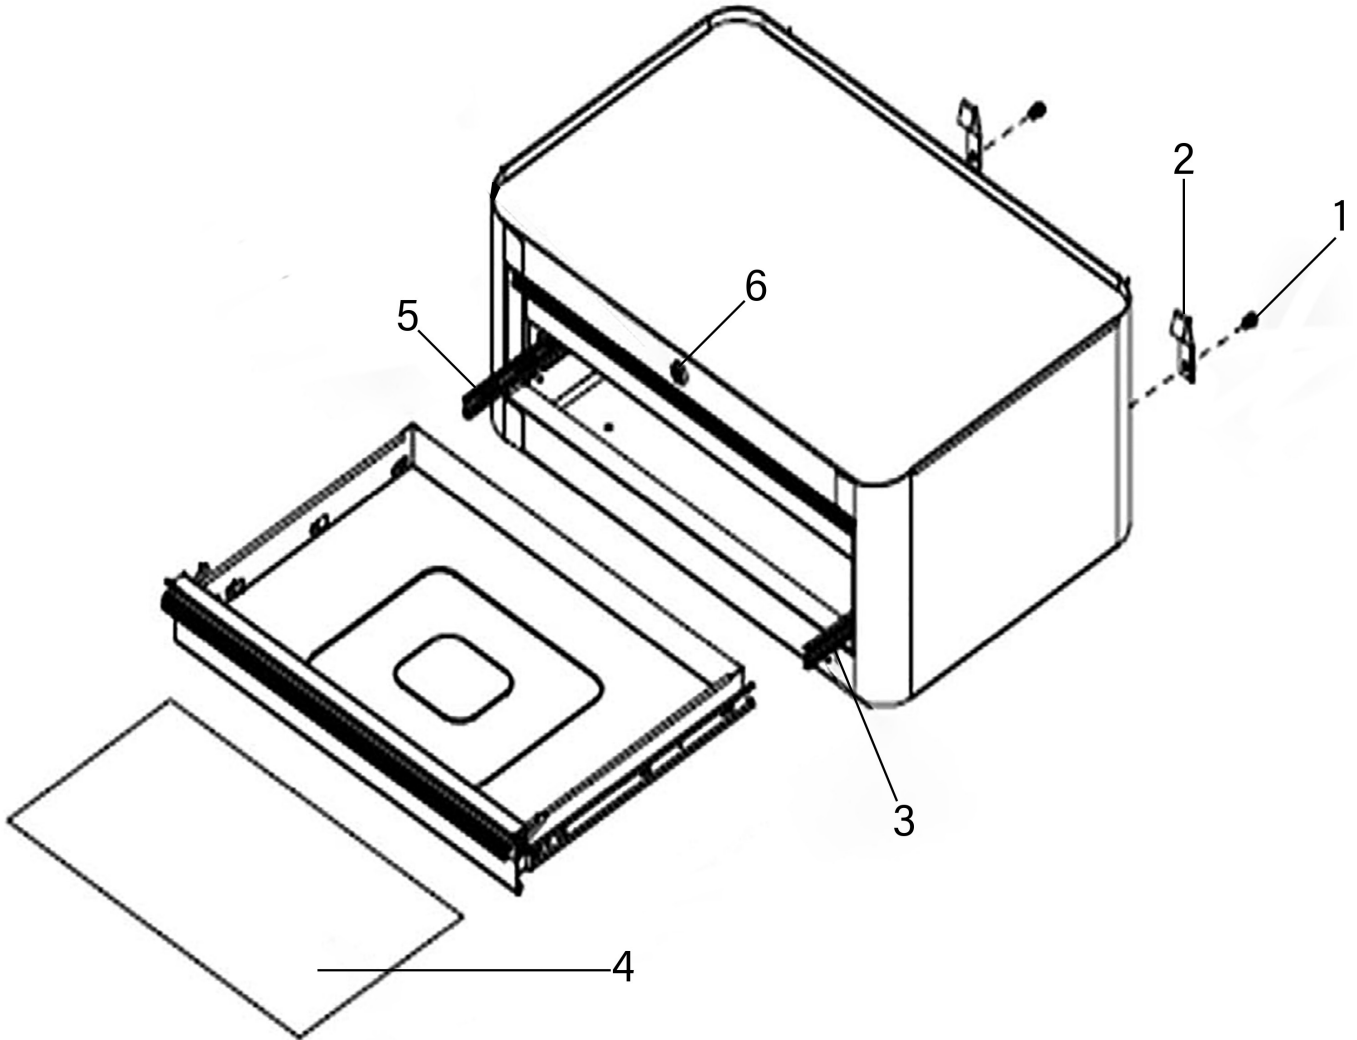

Parts Information:  
**Mid-Box 2 Drawer Retro Style - Blue with White Stripes**  
**Model No: AP28102BWS**

Item	Part No.	Description
1	SS612.S	Hex Head Set Screw M6 x 12mm
2	AP28104.10	Connector
3	AP28204.03	Bearing Slide, Right

Item	Part No.	Description
4	AP28204.08	Drawer Liner 565 x 395mm
5	AP28204.09	Bearing Slide, Left
6	AP28204.10	Lock & Key

**NOTE:** It is our policy to continually improve products and as such we reserve the right to alter data, specifications and component parts without prior notice. There may be alternative versions of this product, please contact us should you require this information.